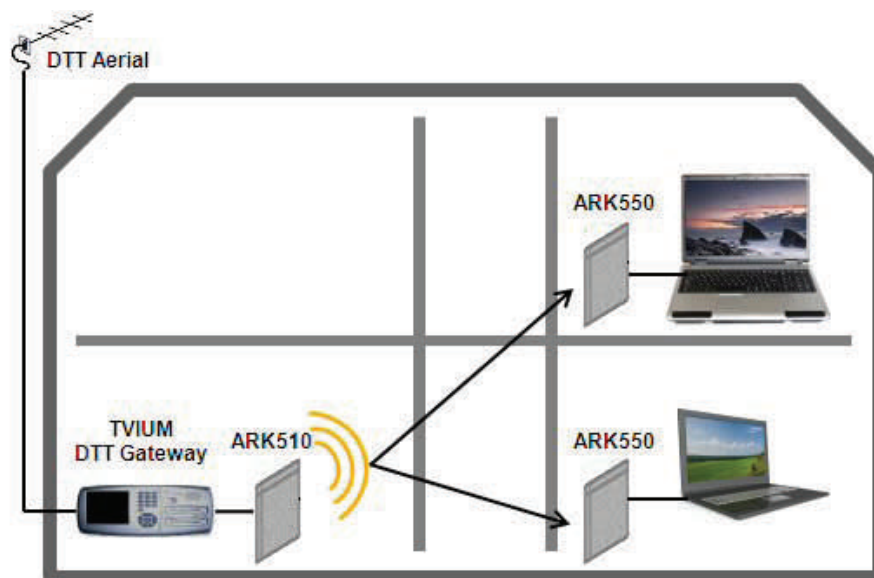

## PIPTV Achieves Successful Multicasting of Digital TV Programmes over WiFi

9th September 2011

UK systems integrator PIPTV has successfully achieved multicasting of UK Freeview digital TV programmes over a WiFi network in recent testing. Programmes were streamed from a TVIUM-TR100 DTT gateway manufactured by Breeze Technologies Limited across a WiFi network utilising the ARK500 WiFi HD Video Link from ArkTron Limited, with desktop PC and laptop display via the VLC media player.

PIPTV carried out testing across a building with very substantial walls and an environment that is plagued with interference from several neighbouring wireless networks. In spite of these conditions picture quality on the PC screens was of good quality with a lack of artefacts and interruptions in viewing.

ARK500 from ArkTron Limited, a UK supplier of high performance technology products for the delivery of multimedia services and wireless distribution of video, data and multimedia, is a plug and play, easily installed wireless video bridge that enables HD video content and data distribution to multiple devices around a building. It gives carrier grade performance and reliability and a single access point can support up to 8 client devices. The solution consists of the ARK510 access point and ARK550 client device that are 802.11n compliant and utilise second generation digital phased array beam-forming technology from Celeno. This technology gives industry leading bandwidth efficiency, range, robustness and throughput of HD video streaming over standard WiFi.